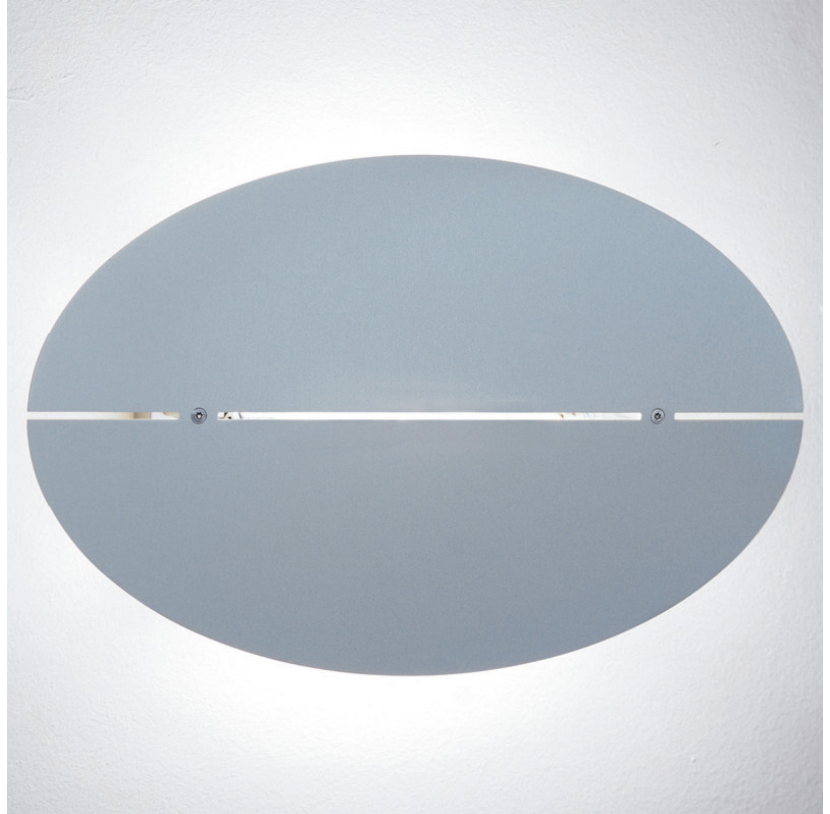

OVAL SURFACE

D93028

GENERAL

Series: Oval
Brand: Milan
Division: Design
Mounting Type: Surface
Mounting Location: Wall
Subcategory: Ambient

PHYSICAL

Shape: Oval
Length (mm): 330
Length (in): 13
Height (mm): 293
Height (in): 8
Extension (mm): 51
Extension (in): 2
Weight (kg): 2.3
Weight (lbs): 5
Fixture Material: Metal

ELECTRICAL

Number of Lamps: 1
Lamp Type: LED Retrofit / Halogen
Lamp Shape: T3
Bulb Included: Bulb Not Included
Total Output Wattage (W): 23 / 100
Max. Wattage Per Lamp (W): 23 / 100
Lamp Base: RSC
Input Voltage (V): 120

LED

OPTICAL

RATINGS AND CERTIFICATIONS

Certified By: CSA Certified to UL and CSA Standards
IP rating: IP20

OVAL SURFACE

D93029

GENERAL

Series: Oval
Brand: Milan
Division: Design
Mounting Type: Surface
Mounting Location: Wall
Subcategory: Ambient

PHYSICAL

Shape: Oval
Length (mm): 330
Length (in): 13.0
Height (mm): 203
Height (in): 8.0
Extension (mm): 50
Extension (in): 2.0
Weight (kg): 0.899
Weight (lbs): 1.98
Fixture Finish: SST
Fixture Material: Metal