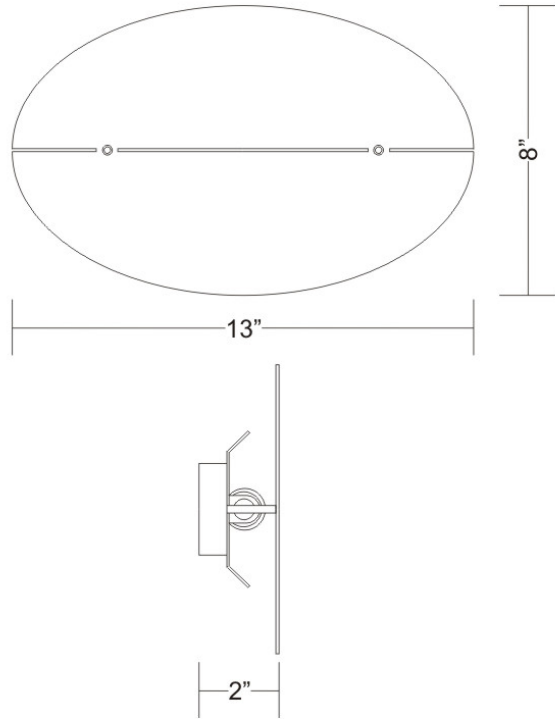

OVAL SURFACE

D93028

GENERAL

Series: Oval
Brand: Milan
Division: Design
Mounting Type: Surface
Mounting Location: Wall
Subcategory: Ambient

PHYSICAL

Shape: Oval
Length (mm): 330
Length (in): 13
Height (mm): 293
Height (in): 8
Extension (mm): 51
Extension (in): 2
Weight (kg): 2.3
Weight (lbs): 5
Fixture Material: Metal

ELECTRICAL

Number of Lamps: 1
Lamp Type: LED Retrofit / Halogen
Lamp Shape: T3
Bulb Included: Bulb Not Included
Total Output Wattage (W): 23 / 100
Max. Wattage Per Lamp (W): 23 / 100
Lamp Base: RSC
Input Voltage (V): 120

LED

OPTICAL

RATINGS AND CERTIFICATIONS

Certified By: CSA Certified to UL and CSA Standards
IP rating: IP20

OVAL SURFACE

D93029

GENERAL

Series: Oval
Brand: Milan
Division: Design
Mounting Type: Surface
Mounting Location: Wall
Subcategory: Ambient

PHYSICAL

Shape: Oval
Length (mm): 330
Length (in): 13.0
Height (mm): 203
Height (in): 8.0
Extension (mm): 50
Extension (in): 2.0
Weight (kg): 0.899
Weight (lbs): 1.98
Fixture Finish: SST
Fixture Material: Metal